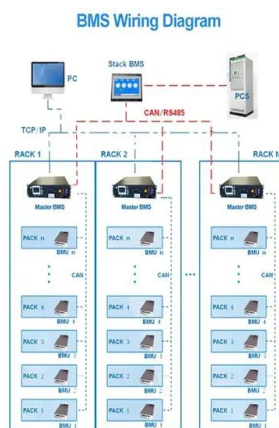

Working principle of permanent magnet dc solar container motor

---

Outlook Android App not working on Roam

Based on your description: Outlook Android App not working on Roam. I would like to cooperate with you working on this case. To clarify this case, it sounds like this case is related to ...

Bought Copilot Pro, and now Copilot has stopped working altogether

Copilot has stopped working on all my devices since switching to Copilot Pro. Im getting the following error "Something went wrong, please wait while we resolve.

Both shift keys do not work for the first 5-10 minutes after booting

Maybe it is the hardware but, as mentioned, if the shift keys do not work, but then work after 5-10 minutes, and once they are working they work perfectly, that doesn't seem like a hardware ...

Camera and mic won't work on Dell inspiron 15-7579

Within 6 months of fixing the issue, the camera and mic stopped working again, even after installing all the correct drivers and giving permission to use the camera and mic all the