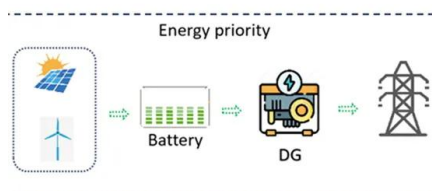

After a big update yesterday ssh no longer works although installed

Yesterday there was a major upgrade. I use manjaro sway. Before I did the upgrade yesterday the ssh server was working. Now although openssh is installed, when I do "sudo systemctl ...