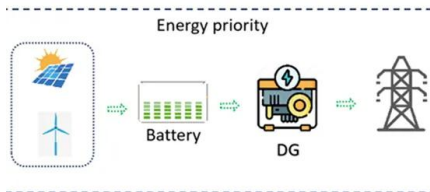

Kearsarge Concord -- Kearsarge Energy

Kearsarge Concord (Concord, MA) The Town of Concord, Massachusetts, and its Municipal Light Department are leaders in establishing aggressive renewable energy goals for their community. In ...

Washington Concord Energy Storage Station: Location, Impact, and ...

Let's cut to the chase: the Washington Concord Energy Storage Station is strategically nestled in Skagit County, Washington, near the historic town of Concord. Think of it as the "energy Swiss Army knife" ...

Large solar array proposed for Concord's closed landfill

Concord may finally be joining the list of places putting solar farms atop their closed landfills. The final city permission for a 6.7-megawatt DC solar ...