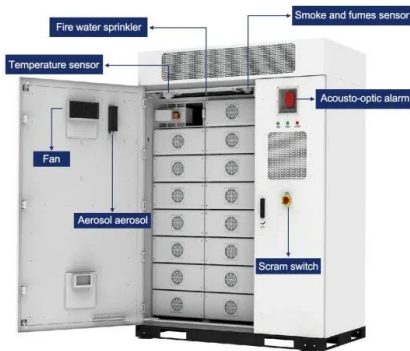

U.S.?USA, America?

American United States ?US? United States of America USA,USA ...

sci?

InVisor! !~ ?SCI/SSCI??SCOPUS ? CPCI/EI??? ...

?

??? 1. - ?100% ...