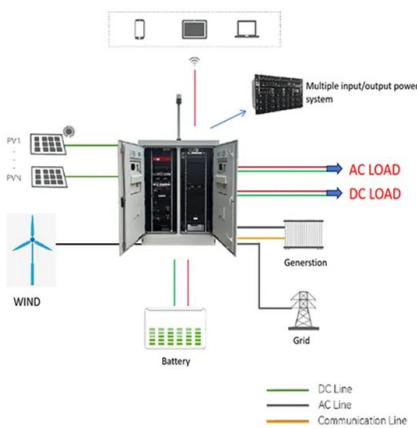

Us household solar container field

Us household solar container field

The United States: Map and States

The United States of America is composed of 50 states. The country has 48 contiguous states, which are located in the mainland and are connected to each other, and two non-contiguous states, Alaska ...

What is GPT and how does it work? , Google Cloud

GPT, or a generative pre-trained transformer, is a type of large language model (LLM) that utilizes deep learning to produce human-like text. Neural networks are trained on massive datasets

Generative pre-trained transformer

Original GPT model A generative pre-trained transformer (GPT) is a type of large language model (LLM) [1][2][3] that is widely used in generative AI chatbots. [4][5] GPTs are based on a deep learning ...