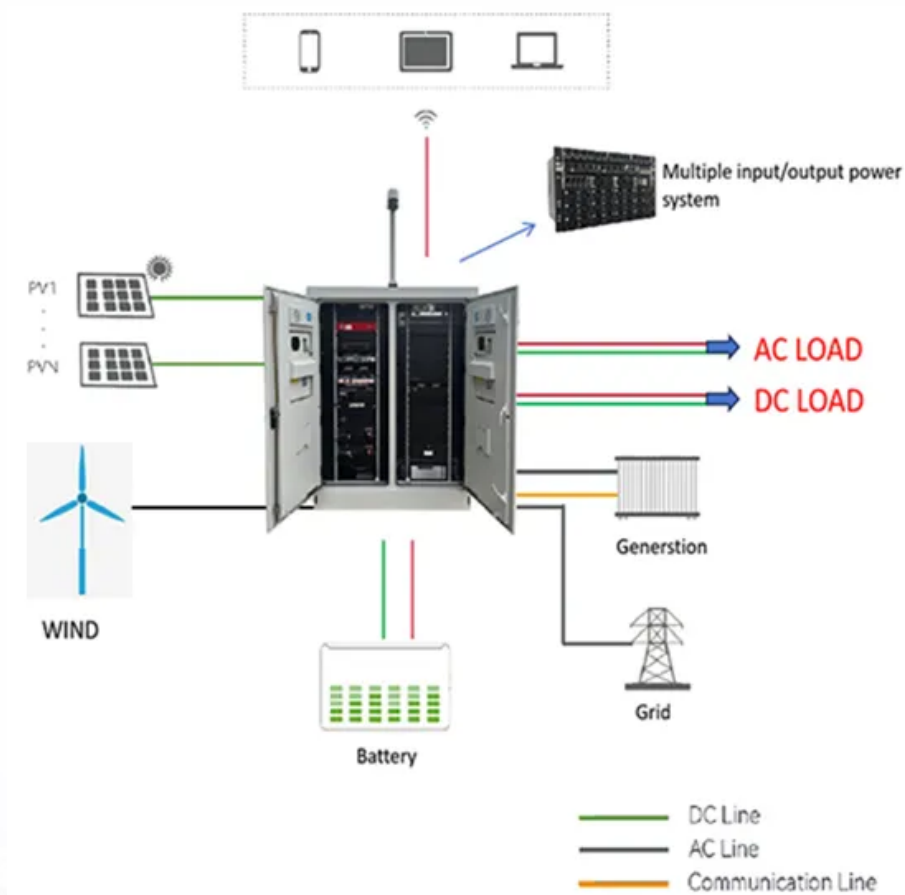

Us household solar container field

Us household solar container field

The United States: Map and States

The United States of America is composed of 50 states. The country has 48 contiguous states, which are located in the mainland and are connected to each other, and two non-contiguous states, Alaska ...

What is GPT and how does it work? , Google Cloud

GPT, or a generative pre-trained transformer, is a type of large language model (LLM) that utilizes deep learning to produce human-like text. Neural networks are trained on massive datasets

Generative pre-trained transformer

Original GPT model A generative pre-trained transformer (GPT) is a type of large language model (LLM) [1][2][3] that is widely used in generative AI chatbots. [4][5] GPTs are based on a deep learning ...