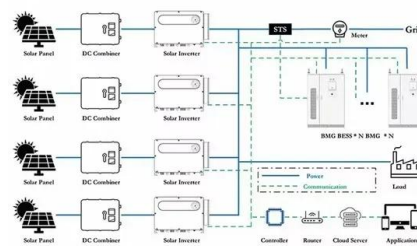

Tram mobile solar container power station

Tram mobile solar container power station

Routes and schedules , Sound Transit

Monday - Friday, 8 a.m. to 6 p.m. Call or text security 24/7. 206-398-5268. Quick links. Jobs. System map. Translation services. New to Sound Transit? News and events. Parking. Lost and found. Civil ...

Sound Transit

It manages the Link light rail system in Seattle and Tacoma, regional Sounder commuter rail, and Sound Transit Express bus service. The agency also coordinates with the regional ORCA fare card system ...