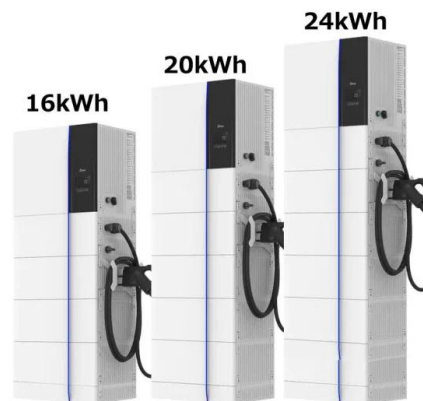

What are the tea tables that can store things? , NenPower

Absolutely, tea tables possess remarkable versatility, often transcending their primary function. Beyond serving tea and snacks, these tables can fulfill a myriad of roles, including being ...