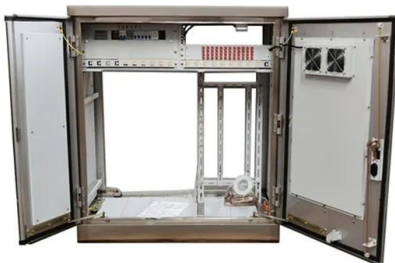

## TBILISI ENERGY STORAGE BATTERY BOX

30kw lithium battery energy storage system inverter o 30KW 3-phase on-grid inverter with energy storage o Self-consumption and Feed-in to the grid o Programmable supply priority for PV, Battery or ...