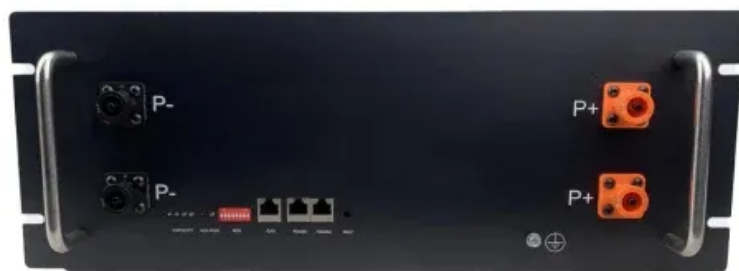

# Tbilisi lathe hydraulic station accumulator

## Tbilisi side hydraulic station accumulator

A hydraulic accumulator is used for one of two purposes: either to add volume to the system at a very fast rate or to absorb shock. Which function it will perform depends upon its pre ...

### Tbilisi hydraulic station accumulator

Accumulator stations are intended for use in hydraulic systems and consist of a diaphragm or bladder-type accumulator with shut-off block on mounting elements. These assemblies comply with the ...

## TBILISI HYDRAULIC

A hydraulic accumulator is defined as an energy storage device that consists of a compressed gas chamber and a hydraulic fluid chamber, which stores energy by compressing gas when hydraulic ...