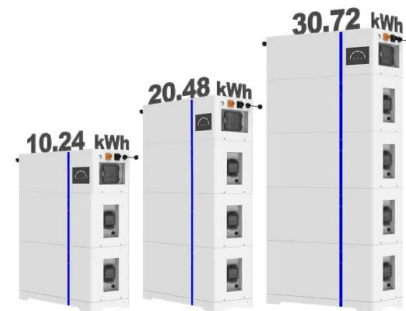

Home , Zhonhen

Zhonhen Electric is a China-based pioneer and industry leader in digital power and smart electrification. Zhonhen Electric ("Zhonhen") is a China-based public listed company (stock code: SZ.002364) with ...

ESS

Schneider Electric Conext CL 33 String Inverter

The CL 30/33/50 are the ideal solar solution for commercial and industrial buildings, carports. Scalable and flexible PV architecture together with Schneider Electric's broad range of low voltage products ...

Contact Us

For catalog requests, pricing, or partnerships, please visit:
<https://www.crossworldtours.co.za>