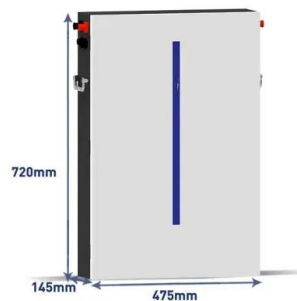

for both ...

Zhongheng electric solar container products

Zhongheng electric solar container products Hangzhou Zhongheng Electric Company Profile & Introduction Introduction of Hangzhou Zhongheng Electric, including company profile, stock ...

HANGZHOU ZHONGHENG ELECTRIC , Solar Power Solutions

In the dynamic field of energy storage, Sineng offers hybrid inverters, string PCS, central PCS, and battery energy storage system (BESS) solutions for both behind-the-meter and front-of-the-meter ...

INTEGRATED DESIGN

EASY TO TRANSPORT AND INSTALL,
FLEXIBLE DEPLOYMENT

ZHONGHENG ELECTRIC , Solar Power Solutions

In the dynamic field of energy storage, Sineng offers hybrid inverters, string PCS, central PCS, and battery energy storage system (BESS) solutions for both behind-the-meter and front-of-the-meter ...