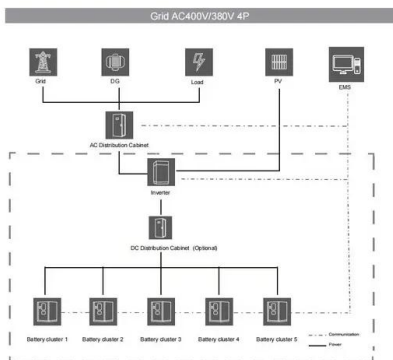

Once Human: how to move your territory

Regardless of where you base currently is, if you find a new spot you'd like to move it to, the process is simple: Press B to open the build menu. Press Z to move territory. Move the blueprint ...