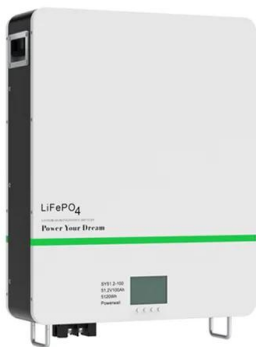

Clean FLEX (CAM) Fill Level Sensors , Ecovision ...

Sensor fill-level including a camera for digital photos of fill levels Clean FLEX (CAM) smart waste bin sensor is compatible with any type of container installation to ...

No.1 Capacity Solar Container , Solarabox

The container is equipped with foldable high-efficiency solar panels, holding 168-336 panels that deliver 50-168 kWp of power. It is the perfect alternative to unstable grid power and ...

Shipping Container 15W Solar LED Light with PIR Motion Sensor

About this item ?High-Performance 15W Solar Light?Our newly released 15W Solar LED Light with PIR Motion Sensor delivers powerful brightness at 1600 lumens, making it the brightest solar light in ...

Solar Floodlight for Shipping Container , Portable Space

Powerful LED flood light charges during the day via its built-in solar panel and at night the PIR sensor turns on the floodlight when it detects movement.