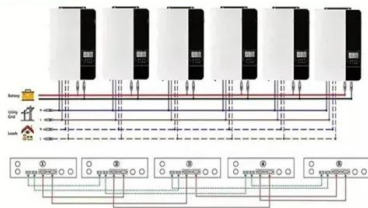

Parallel (Parallel operation up to 6 Unit (only with battery connected))

AC input wires

AC output wires

Public recycling containers , Ville de Luxembourg

Dumping bulky items or other waste in public spaces, on pavements or next to drop-off containers is strictly prohibited by article 7 of the City of Luxembourg's general regulations on public order and ...