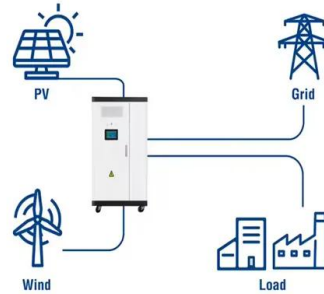

Solar container product video explanation

Solar container product video explanation

App Store App Shop?

shopstore,,?,shop,store? , ...

Solar Energy Basics , NREL

Solar energy is a powerful source of energy that can be used to heat, cool, and power our homes and businesses. More energy from the sun falls on the Earth in one hour than is used by ...

 **LFP 12V 200Ah**

shopify .shop ?

shopify .shop ? .shop, , , ...

?

„ 2011 1 ,??,??? ...

Utility-Scale ESS solutions

- LiFePO₄
- Wide temp: -20°C to 55°C
- Easy to expand
- Floor mount&wall mount
- Intelligent BMS
- Cycle Life:≥6000
- Warranty :10 years

Solar Energy - SEIA

Solar power is energy from the sun that is converted into thermal or electrical energy. Solar energy is the cleanest and most abundant renewable energy source available, and the U.S. has some of the ...