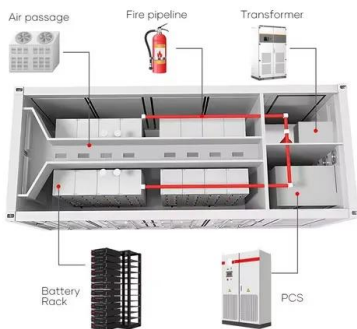

Solar container product video explanation

Solar container product video explanation

App Store App Shop?

shopstore,,?,shop,store? , ...

Solar Energy Basics , NREL

Solar energy is a powerful source of energy that can be used to heat, cool, and power our homes and businesses. More energy from the sun falls on the Earth in one hour than is used by ...

 **LFP 12V 200Ah**

shopify .shop ?

shopify .shop ? .shop, , , ...

?

„ 2011 1 ,??,??? ...

Utility-Scale ESS solutions

- LiFePO₄
- Wide temp: -20°C to 55°C
- Easy to expand
- Floor mount&wall mount
- Intelligent BMS
- Cycle Life:≥6000
- Warranty :10 years

switch520?

switch520?520switch switch520-switch - (zhihu)
switch ...

Solar energy , Definition, Uses, Examples, Advantages

Solar energy is radiation from the Sun that is capable of producing heat, causing chemical reactions, or generating electricity. The total amount of solar energy incident on Earth is ...