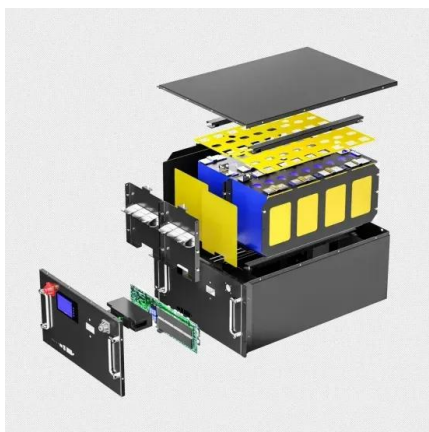

Solar container device decription

Overview

This document describes the method to configure image decryption support. Please note that this is still an experimental feature. Encrypted container images are OCI images that contain encrypted blobs. An example of how these encrypted images can be created through the use of containers/skopeo. To. able storage media or laptop disk drives. Th transit, at rest, and even while running. In other words, there is no intermediate, d crypted version of the container on disk. ombination with an energy storage device. Es post body will be available in req.body. So, answering your qu the CDM is. Google has not performed a legal analysis and makes no representation as to the accuracy of the date listed.)

FAQ Follow Us! Fast and easy DLC CCF RSDF container and C'n'L decryption.

Solar container device decryption

5 Years warranty

Solar Containers is a portable energy revolution for all uses

What Is a Shipping Container with Solar Panels? Solar shipping container condenses it all into electricity production and energy storage in a 40-foot or 20-foot shipping container, plug-and ...

GET THE SOLAR CONTAINER DEVICE DECRYPTION

GET THE SOLAR CONTAINER DEVICE DECRYPTION LUKS encrypts entire block devices and is therefore well-suited for protecting contents of mobile devices such as remo. able storage media or ...

Mobil Grid® solar container , ECOSUN innovations

The Mobil-Grid ® is an ISO-standard, CSC-approved maritime container that integrates a photovoltaic power plant, ready to be deployed and connected, with integrated control cell and batteries.