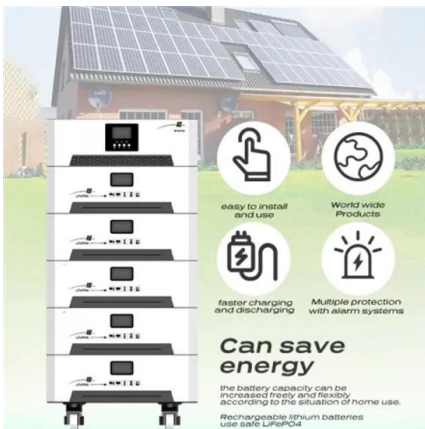

Design diagram of smart solar container toothbrush system

About Design diagram of smart solar container toothbrush system As the photovoltaic (PV) industry continues to evolve, advancements in Design diagram of smart solar container toothbrush system ...