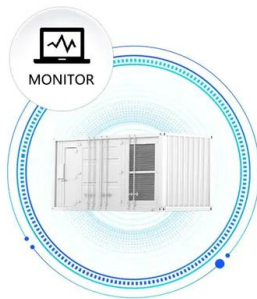

Schematic diagram of the fire protection system of the solar container device

Schematic diagram of the fire protection system of the solar container

GUIDELINE

Personnel and professional support in particular from Munich Fire Department as well as personnel and equipment from the Cologne Professional Fire Department, the Cologne Volunteer Fire Department, ...

EssentialsonContainerizedBESSFireSafety System

Thus, fire protection systems for energy storage containers must for rapid suppression, su prevention of re-ignition. The design of these systems primarily pects: fire protection system components, fi ...

Energy Storage Container Fire Protection System: A Key Element in

The fire protection system for energy storage containers plays an indispensable role in ensuring the safety of renewable energy. Fully understanding and addressing the potential fire risks ...

SUPPORT REAL-TIME ONLINE MONITORING OF SYSTEM STATUS

Solar container station fire extinguishing device

Energy storage container fire protection assembly The energy storage fire protection system is mainly composed of a detection part and a fire extinguishing part, which can realize the automatic detection,