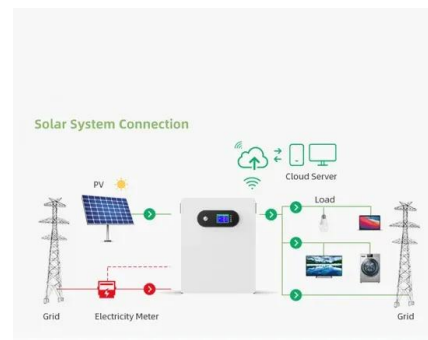

BESS Container 500KW 2MWH 40FT Energy Storage System Solution

Additionally, it includes built-in and container-level fire suppression measures with hierarchical linkage for maximum protection, along with automatic fire detection and alarm systems.