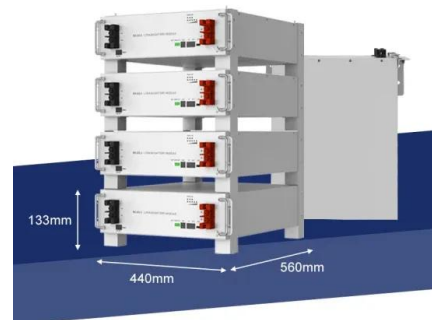

Port 995 in 993 ändern

Port: 25 (oder 587, wenn 25 blockiert ist)
Authentifizierung: Ja Verschlüsselte Verbindung:
TLS Benutzername: Ihre E-Mail-Adresse
Kennwort: Ihr Kennwort Mehr dazu finden Sie in dem ...