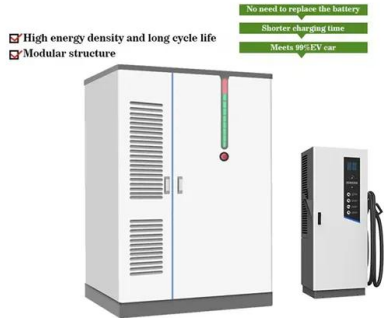

Paineng technology solar container cell

Paineng technology solar container cell

Stadium Info

BMO Stadium is the sports and entertainment icon in the Heart of LA. Opened in 2018 as the first open-air stadium built in Los Angeles since 1962, the 22,000-seat soccer stadium (24,000 capacity for ...