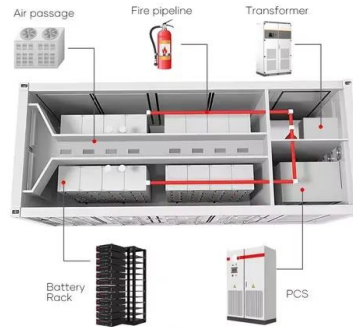

How to initialize a JavaScript Date to a particular time zone

new Date(new Date().toLocaleString('en', {timeZone: 'America/New_York'})) The above approach correctly uses the Intl API to create a string in a specific time zone, but then it incorrectly passes that ...

New solar projects approved for Dominion Energy Virginia customers

Projects total more than 750 megawatts, enough to power nearly 200,000 Virginia homes Construction will support more than 1,600 jobs and $570 million in economic benefits RICHMOND, ...

Updated Domestic Content Calculations , Norton Rose Fulbright

Solar projects have three manufactured products: PV modules, inverters and some form of mounting. Modules and trackers generally account for a larger share of the potential domestic ...