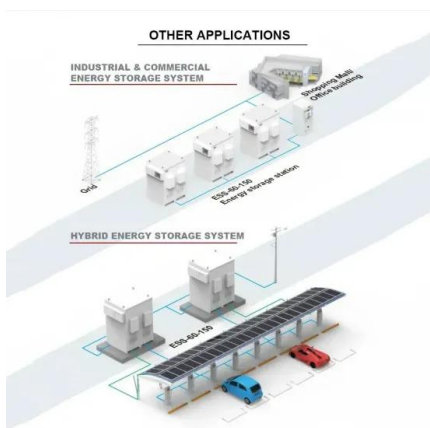

What to see in Nassau Bahamas, 17 Must-Visit Attractions

From famous swimming pigs to art galleries and hidden gardens, there's no shortage of incredible attractions. If you're wondering what to see in Nassau, Bahamas, this guide will highlight ...