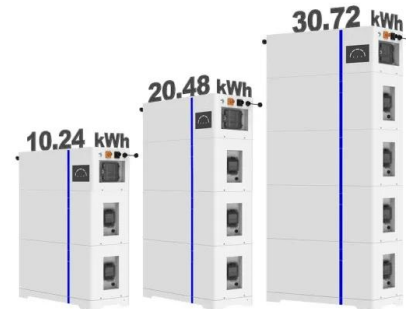

Units ...

ESS