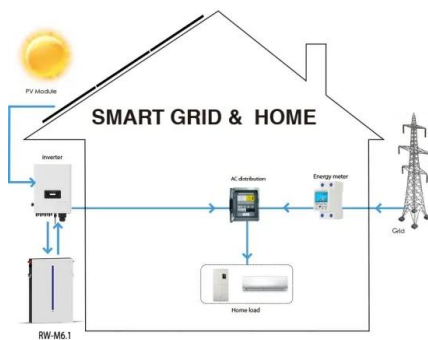

machine company in presa ...

Hotels in Luxembourg

Are you looking for a place to stay in Luxembourg? Choose from a multitude of offers to meet your personal tastes and expectations - from a cosy room in a small, family-run hotel to a palatial suite in ...

Welding Safety Guide and Machine Maintenance Tips for All Welders

Learn essential welding safety procedures, personal protective equipment tips, and expert maintenance guides to keep your welding machine running safely and efficiently. Stay ...

Map with places of interest

Castles Submit Castles Grand Tour du Luxembourg Grand Tour de Luxembourg Submit Grand Tour du Luxembourg Sport Water sports Swimming pools & Wellness Adventure & Climbing Submit