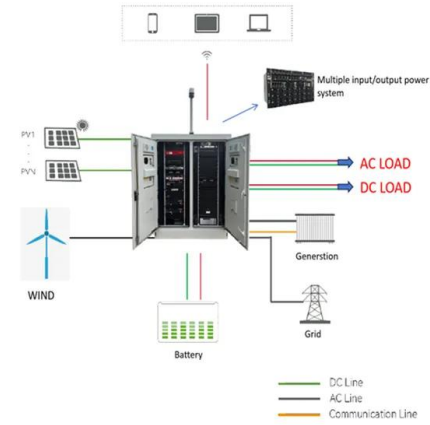

shopify .shop ?

shopify .shop ? .shop, , , ...

Contact Us

For catalog requests, pricing, or partnerships, please visit:
<https://www.crossworldtours.co.za>