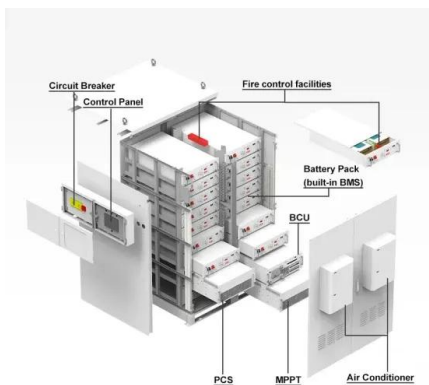

How to turn solar container power generation sideways

How to turn solar container power generation sideways

Turn On or Off Sync Settings for Microsoft Account in Windows 10

27 Sep 2025 How to Turn On or Off Sync Your Settings in Windows 10 When Sync settings is turned on, Windows syncs the settings you choose across all your Windows 10 devices that you've signed in to ...

Enable or Disable Touch Screen in Windows 10

How to Enable or Disable Touch Screen in Windows 10 A touchscreen, or touch screen, is an input device that enables you to interact directly with what is displayed, rather than using a ...