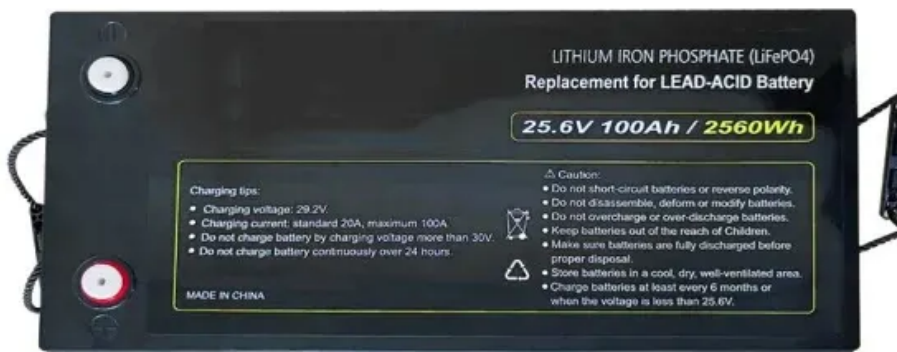

# Home solar container battery structure layout diagram