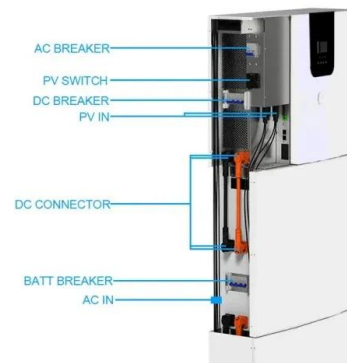

HIGH definition and meaning , Collins English Dictionary

If something is high, it is a long way above the ground, above sea level, or above a person or thing. I looked down from the high window. The bridge was high, jacked up on wooden piers. The sun was ...