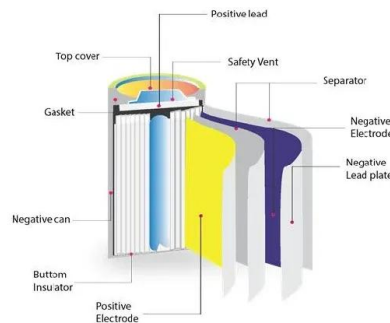

Hidove Musical Face Planter Pot, Dual Guitar Singing Plant ...

Musical Planter Pot: double guitar singing succulent pot design, infusing indoor and spaces with a musical vibe. Planting your favorite greens makes it appear if two ...