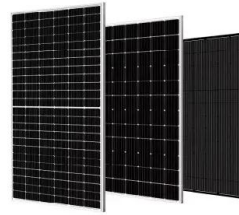

Contact Us

For catalog requests, pricing, or partnerships, please visit:
<https://www.crossworldtours.co.za>