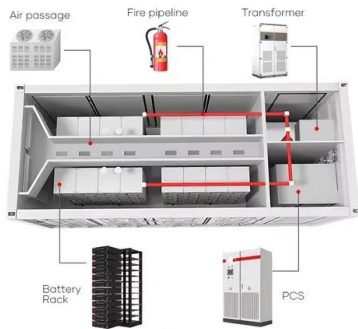

Gpt solar container relationship

Gpt solar container relationship

gpt-engineer

gpt-engineer installs the binary 'bench', which gives you a simple interface for benchmarking your own agent implementations against popular public datasets. The easiest way to get started with ...