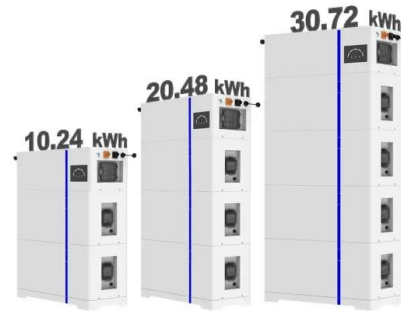

To provide support, maintenance, and sourcing services to high-tech industries in the Philippines such as Hitachi Global Storage Technologies, thw HICAP Division, Philippines ("Hitachi"), relating to the ...

ESS