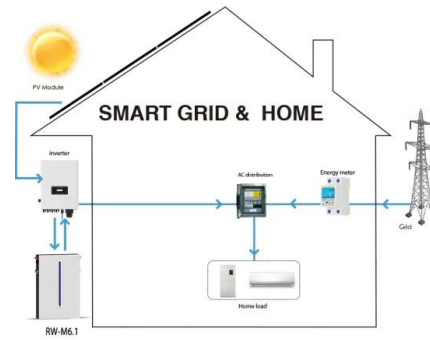

, & ...

Spectator Sports

Spectator Sports Not many cities can claim to have hosted an Olympics, five World Series, and two Super Bowls, but Atlanta has done it all since 1991--and that's just the start. Major League ...

, & ...