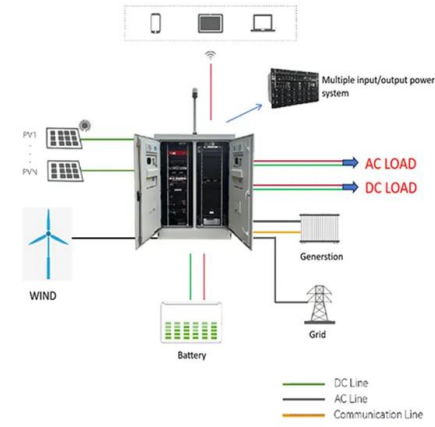

?

: <https://s.kwaixiaodian> ? : : , ...

What does due east mean?

East is a direction, a compass point. To the right on a map held the right side up. "due" wrt directions means "straight". So "due east" means "straight (to) the east".