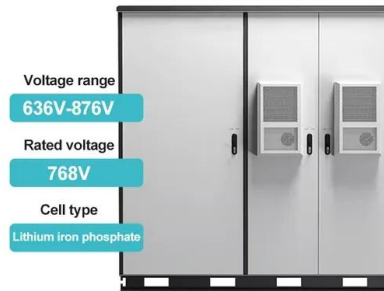

Gemini 3 Pro scores 69% trust in blinded testing up from 16% for Gemini

Gemini 3 now ranks number one overall in trust, ethics and safety 69% of the time across demographic subgroups, compared to its predecessor Gemini 2.5 Pro, which held the top spot only ...