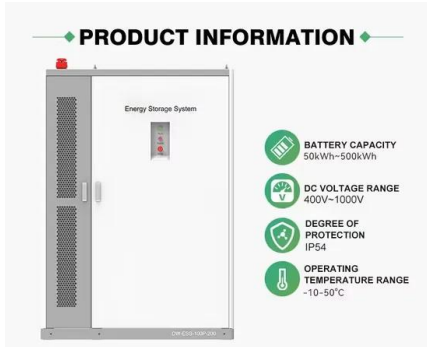

Disadvantages of power storage

Shopee?TikTok Shop!

ShopeeTikTok Shop202491%?: Shopee:67.9%,?
...

shop?_

shop: shop, , ? : a sport shop, a fruit shop; a grocery store, a furniture store. store", ' ...