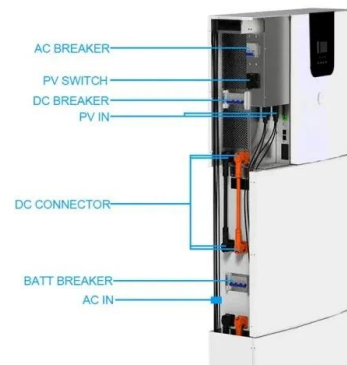

Dictionary , Meanings & Definitions of English Words

The world's leading online dictionary: English definitions, synonyms, word origins, example sentences, word games, and more. A trusted authority for 25+ years!