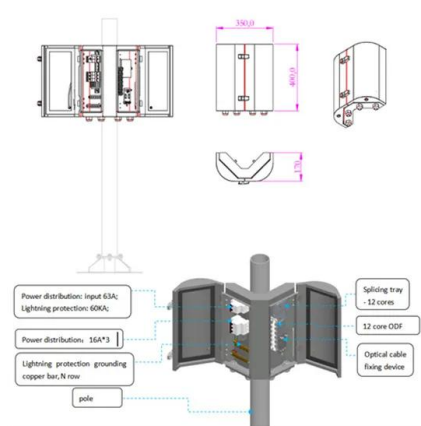

Fontaine Underwater Fixed Energy Storage Device: The Future of ...

That's where the Fontaine underwater fixed energy storage device comes in. Unlike traditional land-based systems, this tech sits snugly on the ocean floor, dodging land-use debates ...