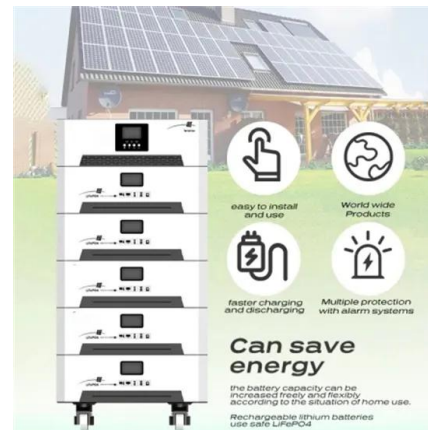

CPS America announces the official launch of game changing 5 MWh

CPS America is excited to launch the new 5 MWh Battery Energy Storage System for the North American market. The battery system is a containerized solution that integrates 12 racks of

...

Pepper handling system (CPS container)

The system can be used with Qii-Drive Pepper. or with a Power Bee AGV that pulls Bo Cart harvesting carts with container. Semi-automated: You can also use a pepper handling unit in