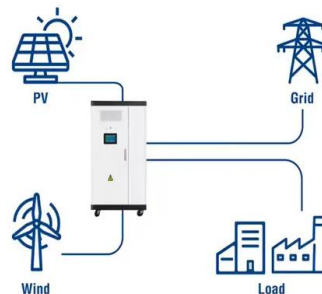

Utility-Scale ESS solutions

Solar Container , Large Mobile Solar Power Systems

Discover our range of innovative solar panels on shipping container products engineered to meet your renewable energy needs with maximum efficiency and reliability.