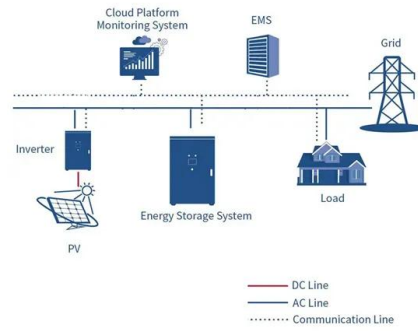

General Guan Statue Placement: Feng Shui Guide for Wealth

In traditional feng shui philosophy, General Guan statues are considered powerful protective elements. Their commanding presence helps block negative energy from entering your ...