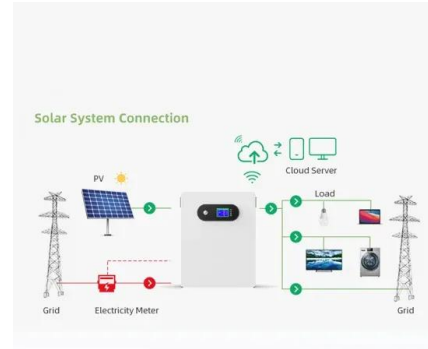

Meh: 3-Pack: Cut The Bull Single-Ingredient Protein Powder

Still, interesting stuff, right? And yet, despite all this... I still do enjoy consuming the occasional protein product. A nice protein smoothie or a protein bar can be a tasty, low-calorie breakfast that leaves me ...

Dark Energy Spectre Folding 18W Solar Panel

Dark Energy was born from a simple but powerful mission: to keep people powered no matter where life takes them. Since then, Dark Energy has grown into the trusted name in reliable, ...

Contact Us

For catalog requests, pricing, or partnerships, please visit:
<https://www.crossworldtours.co.za>