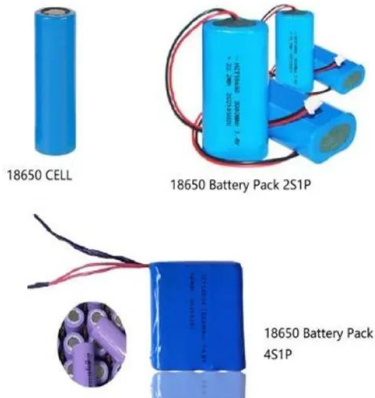

18650 CELL

18650 Battery Pack 2S1P

18650 Battery Pack 4S1P