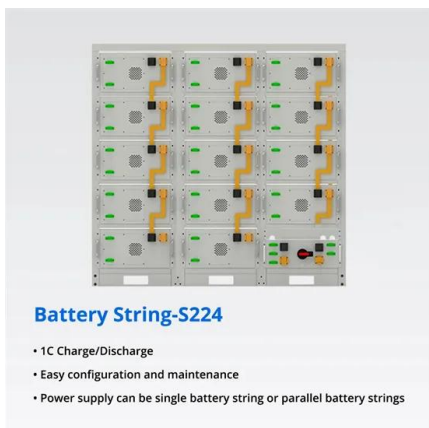

Botswana , Culture, Facts & Travel ,

Botswana, a country in southern Africa roughly the size of Texas with a population of approximately 2 million, has a stable democratic, parliamentary government, and a stable economy.

About Our Country , Government of Botswana

Botswana is a land-locked country dominated in geographical terms by the Kalahari Desert - a sand-filled basin averaging 1,100 meters above sea level. Botswana is bordered by Zambia and