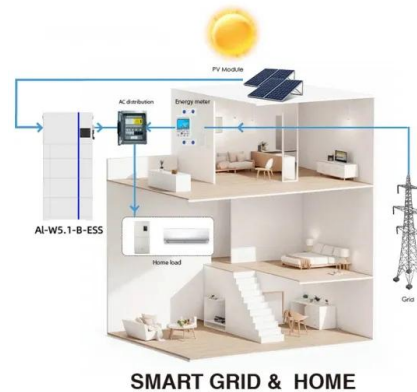

Katy Perry , Songs, Husband, Justin Trudeau, Orlando Bloom, Space, ...

Katy Perry is an American pop singer who gained fame for a string of anthemic and often sexually suggestive hit songs, as well as for a playfully cartoonish sense of style. Her popular singles ...