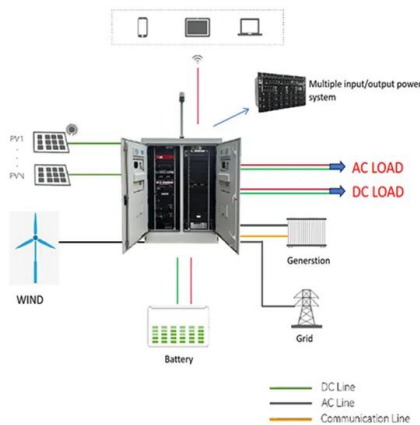

Doudounes Homme, Doudounes Longues , Collection 2025

Découvrez un large choix de Doudounes homme. Choisissez parmi une variété de genres et coloris adaptés à votre style. Livraison Gratuite en magasin ou dès 75EUR

iCloud : comment utiliser Find My, l'outil d'Apple pour

Avec Find My, ou Localiser en français, Apple propose une application sacrément pratique pour retrouver ses appareils perdus ou volés. On vous explique tout de suite comment configurer et

GitHub

? Use GPT to generate reply text: support gpt-3.5-turbo and gpt-4 ? Command tags: Click once to accelerate your research. ? Ask questions about current PDF file (full-text or selected text). ? Ask ...