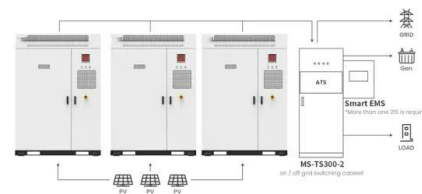

25mw solar container

25mw solar container

?

: <https://s.kwaixiaodian> ? : : , ...

?

„ 2011 1 ,??,??? ...

Application scenarios of energy storage battery products

LFP 12V 100Ah